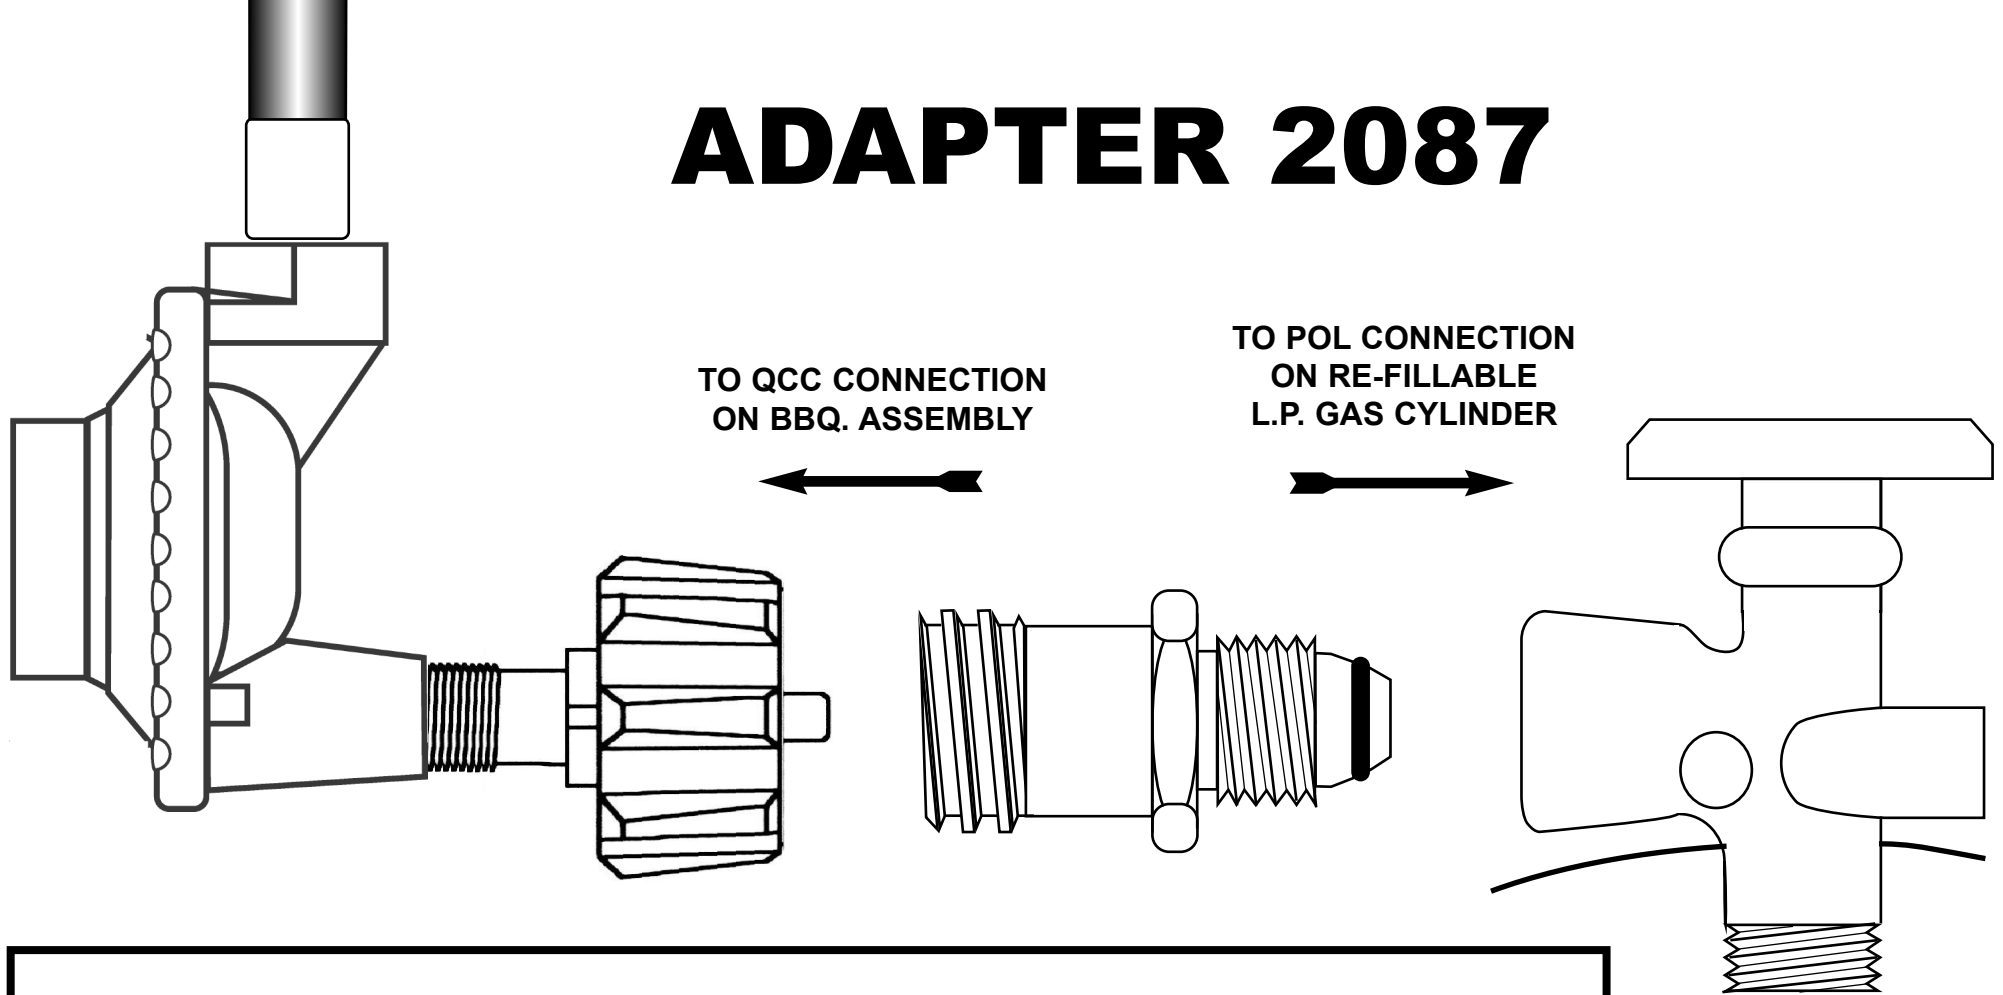

ADAPTER 2087

**ALLOWS USE OF QCC
STYLE ASSEMBLIES
ON OLDER STYLE
POL TANKS**