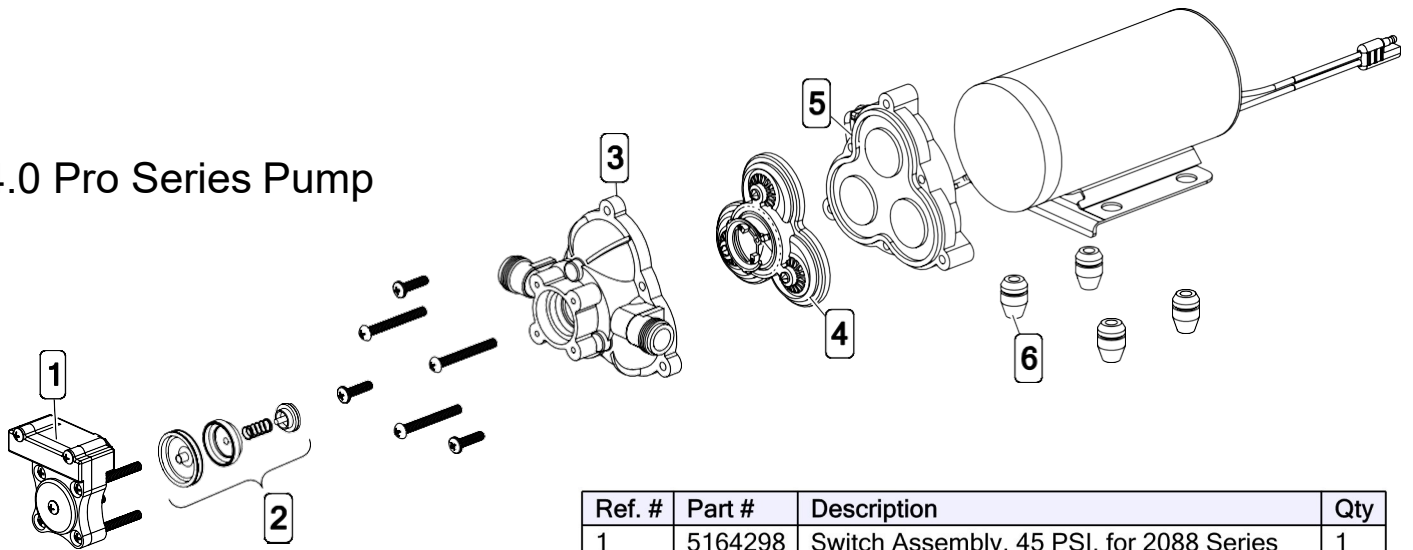

## 4.0 Pro Series Pump

Ref. #	Part #	Description	Qty
1	5164298	Switch Assembly, 45 PSI, for 2088 Series	1
2	5143547	Pressure Switch Check Valve Kit, 2088	1
3	5151057	Upper Housing, 2088 Series, 1/2" MSPT	1
4	5143548	Valve Kit, 2088 Series	1
5	5281598	4.0 Pro Drive Assembly, Geolast Diaphragm	1
6	5075029	Pump Mount Grommet	4