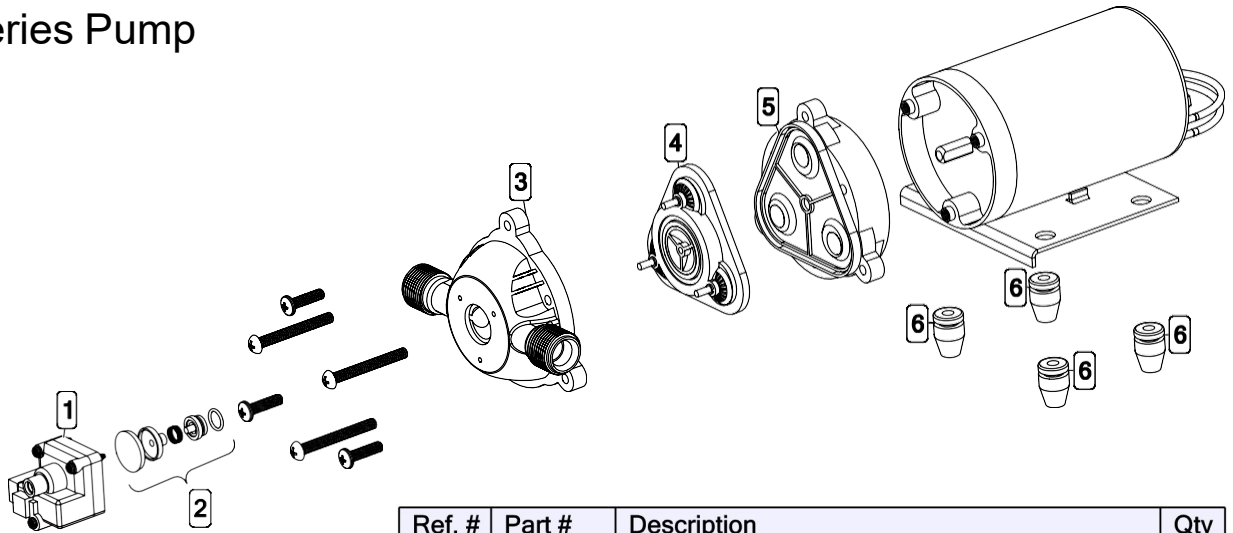

2.2 Pro Series Pump

Ref. #	Part #	Description	Qty
1	5164299	Switch Assembly 100 PSI for 8000 Series	1
2	5143549	Pressure Switch Check Valve Kit, 8000 Series	1
3	5084112	Upper Housing 8000 Series 1/2 MNPT	1
4	5168760	8000 Series Valve Kit	1
5	5281599	2.2 PRO Drive Assembly, Geolast Diaphragm	1
6	5075029	Pump Mount Grommet	4